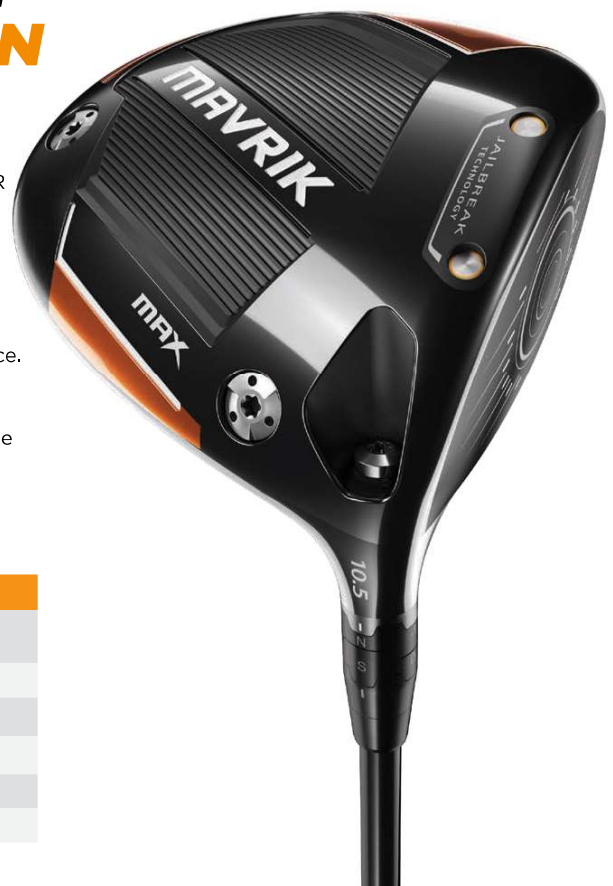

HIGH-PERFORMANCE STOCK SHAFT

MAVRIK
MAX WOMEN'S