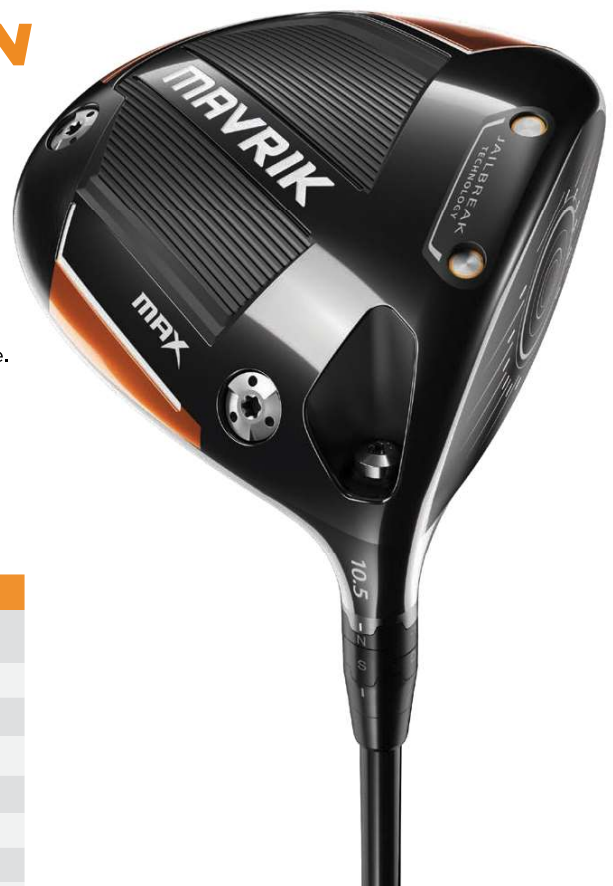

MAX Playability

A larger footprint in a 460cc head combined with an interchangeable 14 gram and 2 gram weight to promote maximum forgiveness or maximum draw.

MAVRIK MAX DRIVERS

MODEL	9°	10.5°	12°
LOFT	Adjustable (8° - 11°)	Adjustable (9.5° - 12.5°)	Adjustable (11° - 14°)
LIE ANGLE	Adjustable 59°	Adjustable 59°	Adjustable 59°
LENGTH	45.5"	45.5"	45.5"
WOMEN'S LENGTH	N/A	44.5"	44.5"
CLUBHEAD VOLUME	460cc	460cc	460cc
SWINGWEIGHT	D2	D2	D2
WOMEN'S SWINGWEIGHT	N/A	C8	C8
LEFT HAND	Yes	Yes	Custom

MAVRIK GRIP
GOLF PRIDE TOUR VELVET ALIGN GRAY • 50g

MAVRIK WOMEN'S GRIP
LAMKIN COMFORT • 44g

TWO HIGH-PERFORMANCE STOCK SHAFT OPTIONS

UST HELIUM BLACK
40g (LL, WMS, A, R)

PROJECT X EVENFLOW RIPTIDE
50g (A, R, S) • 60g (R, S)
CORE OFFERING: 50g (R)