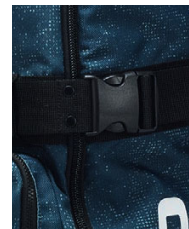

### FEATURES & BENEFITS

- Designed to fit all golf bags including extra-large tour staff bags
- Generously sized to fit all cart and stand golf bags
- Reinforced compression straps with integrated handles for security and easy handling
- Extra padding around club heads for protection and structure
- Skid plate and rails for abrasion protection
- Two Internal Compression Straps
- Lockable exterior zippers
- Durable 1200D polyester body fabric
- Easy-load D-shaped opening
- Front zip pocket with removable panel
- Top zippered stash pocket
- Interior mesh pocket
- Clear Contact Card Holder

### SPECS

- 1200D Ballistic Polyester

Black

Haze

Extra Padding Around Clubs

Durable Buckles