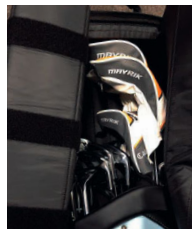

360° Padded Club Protection